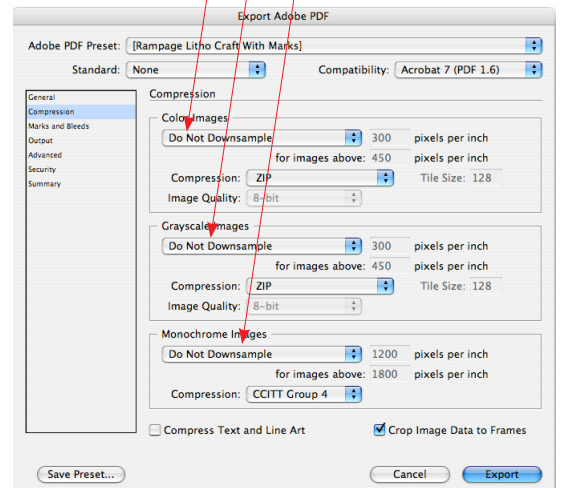

0.125 For Litho Craft

**Note:
Do Not Downsample Images**

Acrobat 7

None

Marks For Litho Craft

0.125 For Litho Craft

0.125 For Litho Craft

Litho Craft Inc
 John Meister
 206-789-7151 ext 335
 john@lithocraft.com
 www.lithocraft.com