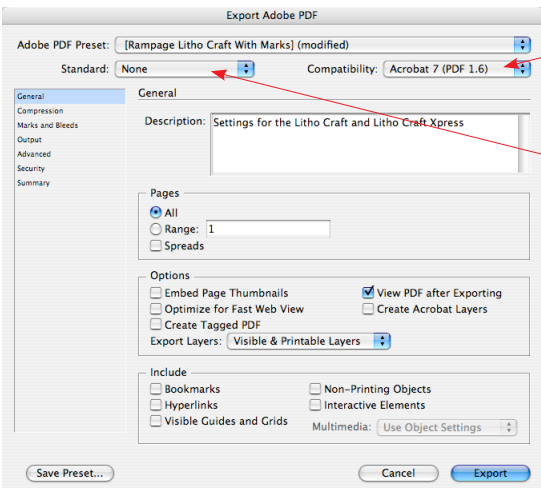

0.125 For Litho Craft

**Note:
Do Not Downsample Images**

Acrobat 7

None

Marks For Litho Craft

0.125 For Litho Craft

0.125 For Litho Craft

Litho Craft Inc
 John Meister
 206-789-7151 ext 335
 john@lithocraft.com
 www.lithocraft.com