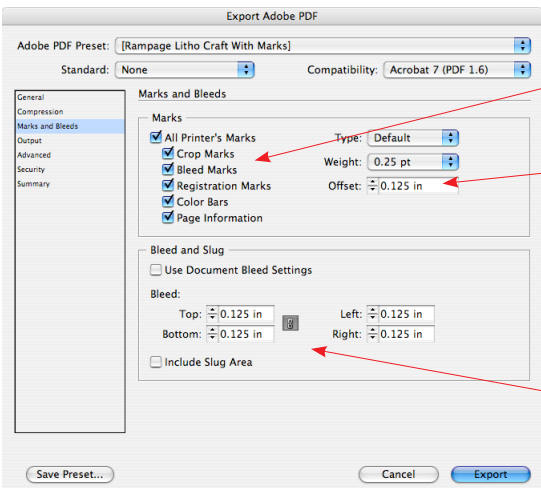

0.125 For Litho Craft

**Note:
Do Not Downsample Images**

Acrobat 7

None

Marks For Litho Craft

0.125 For Litho Craft

0.125 For Litho Craft

Litho Craft Inc
 John Meister
 206-789-7151 ext 335
 john@lithocraft.com
 www.lithocraft.com